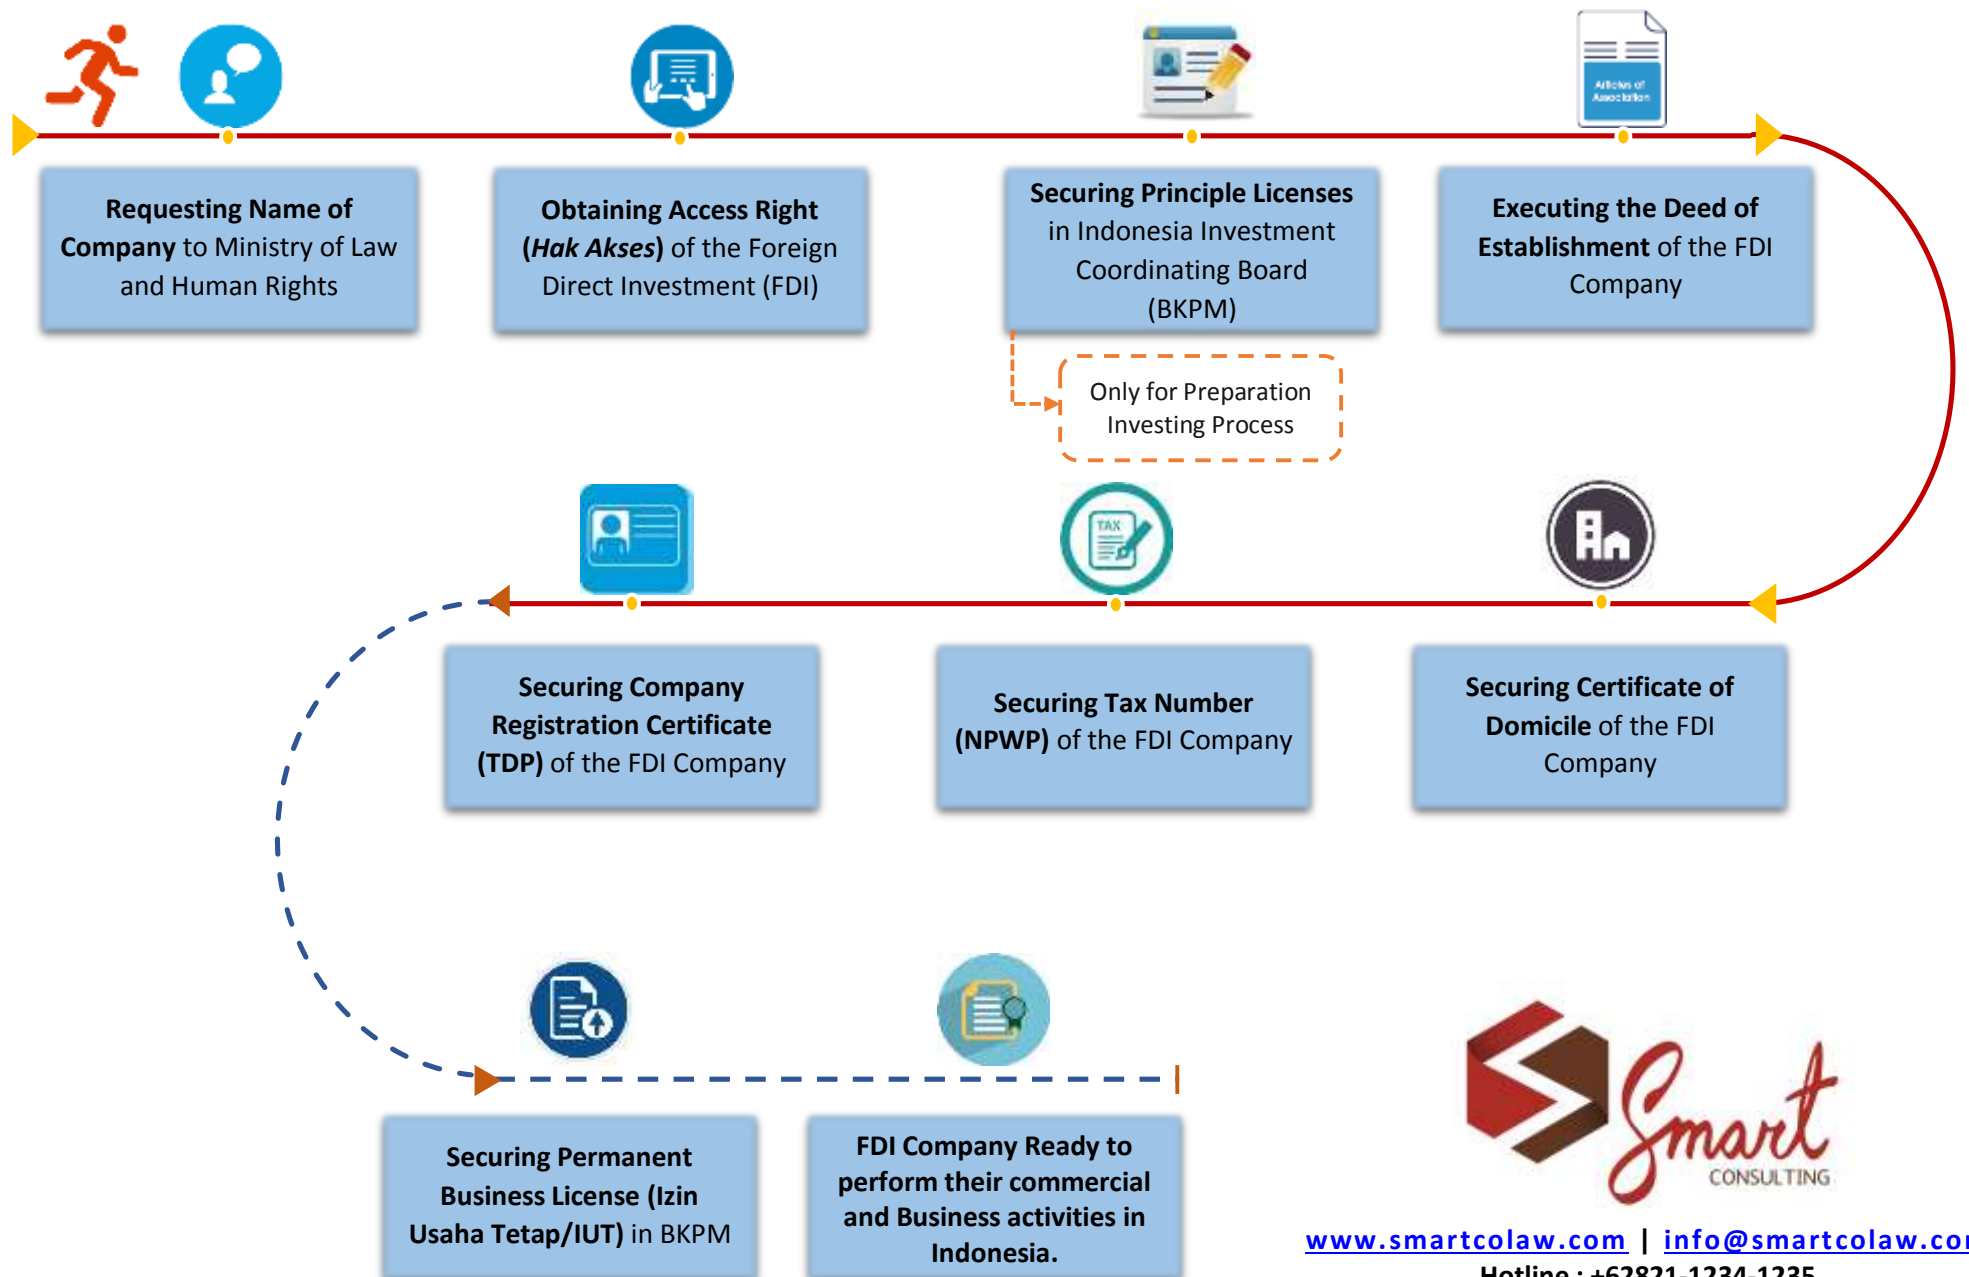

SMART Steps to Establish a Foreign Direct Investment Company in Indonesia

www.smartcolaw.com | info@smartcolaw.com

Hotline : +62821-1234-1235

Office : +6221- 2947-5691