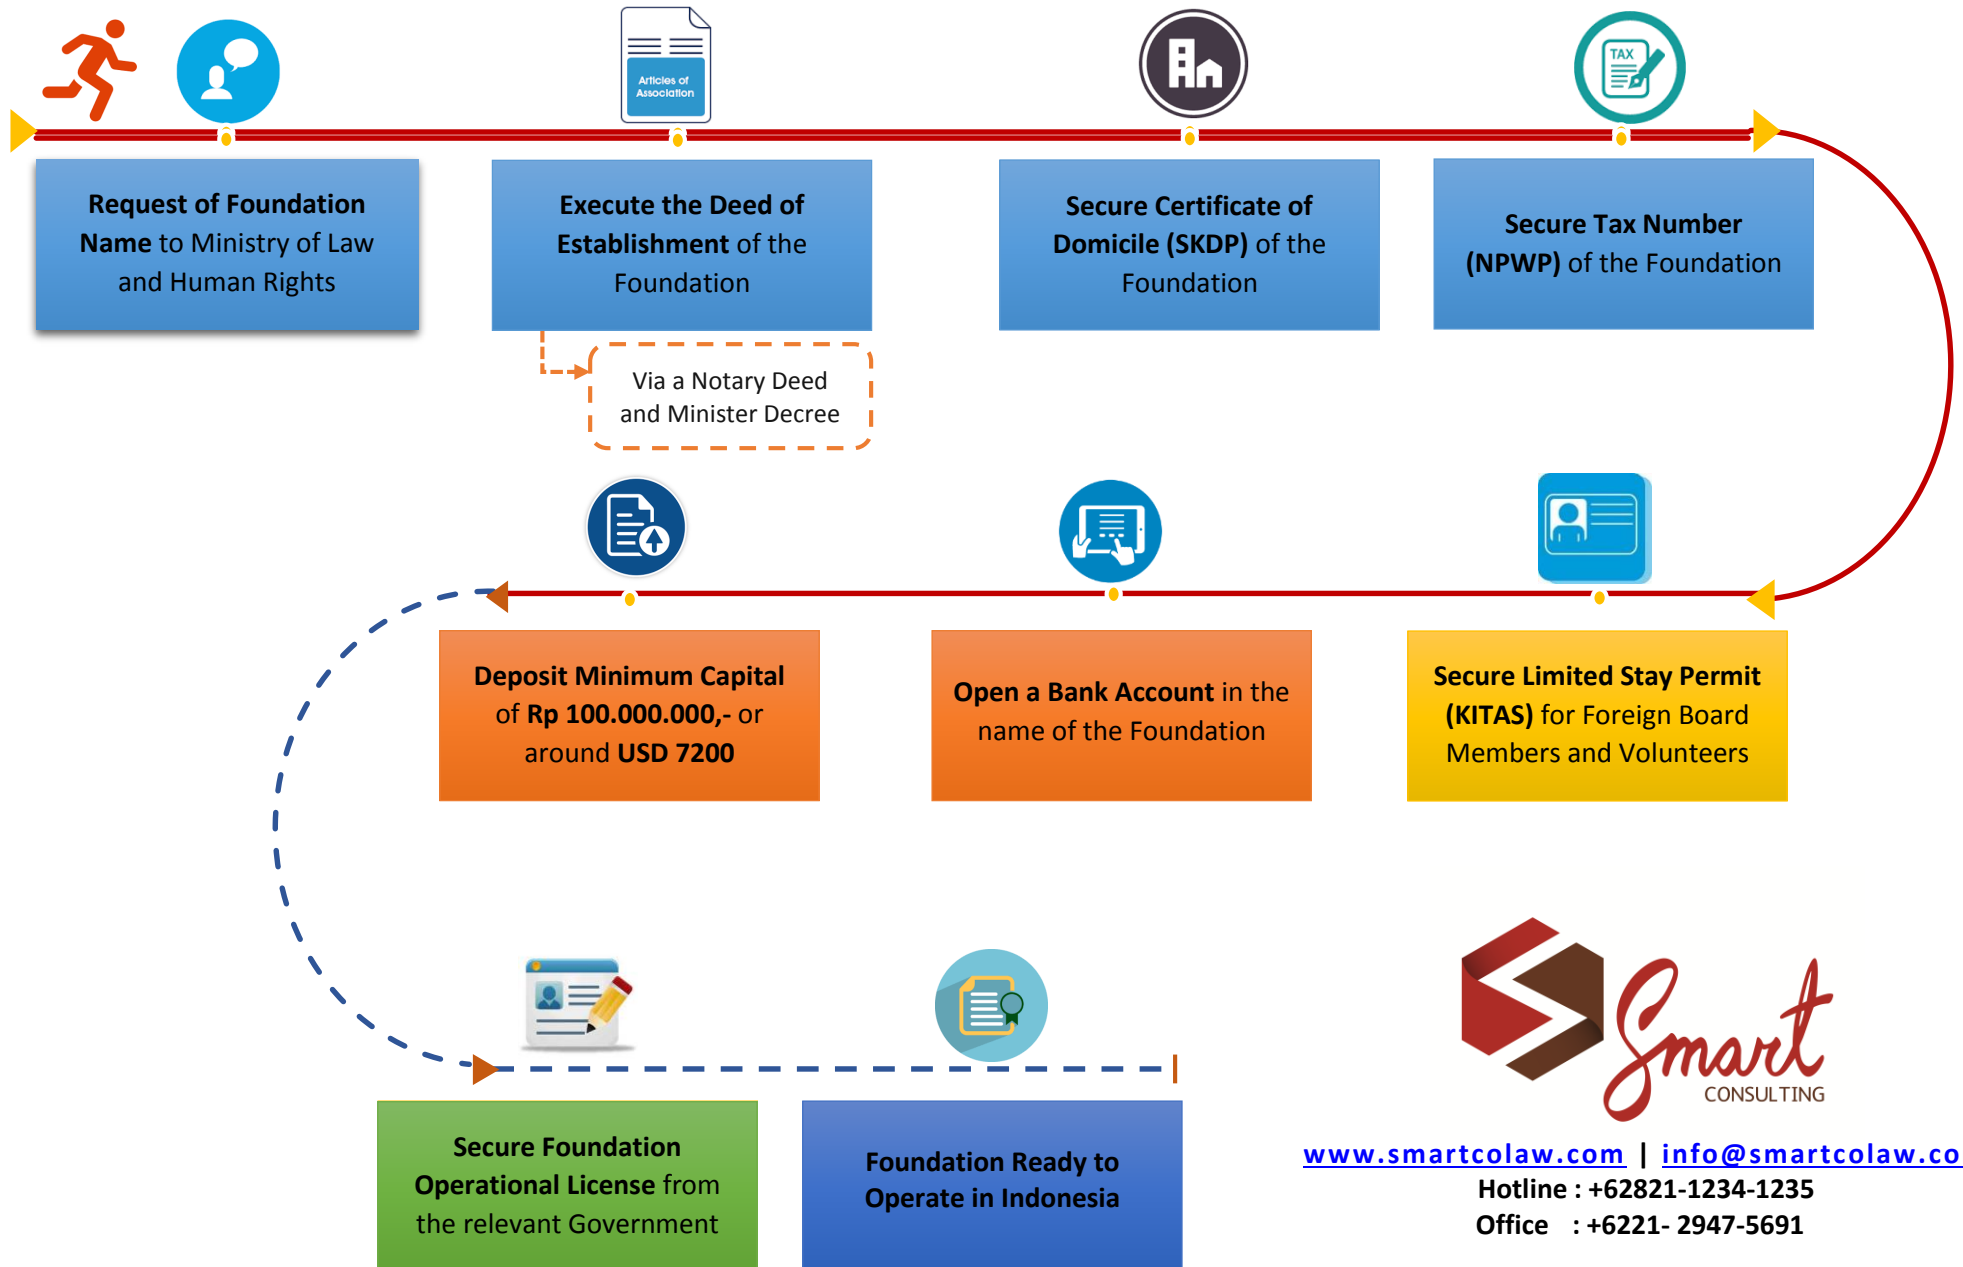

SMART Steps to Establish a Foreign Foundation in Indonesia

www.smartcolaw.com | info@smartcolaw.com

Hotline : +62821-1234-1235

Office : +6221- 2947-5691