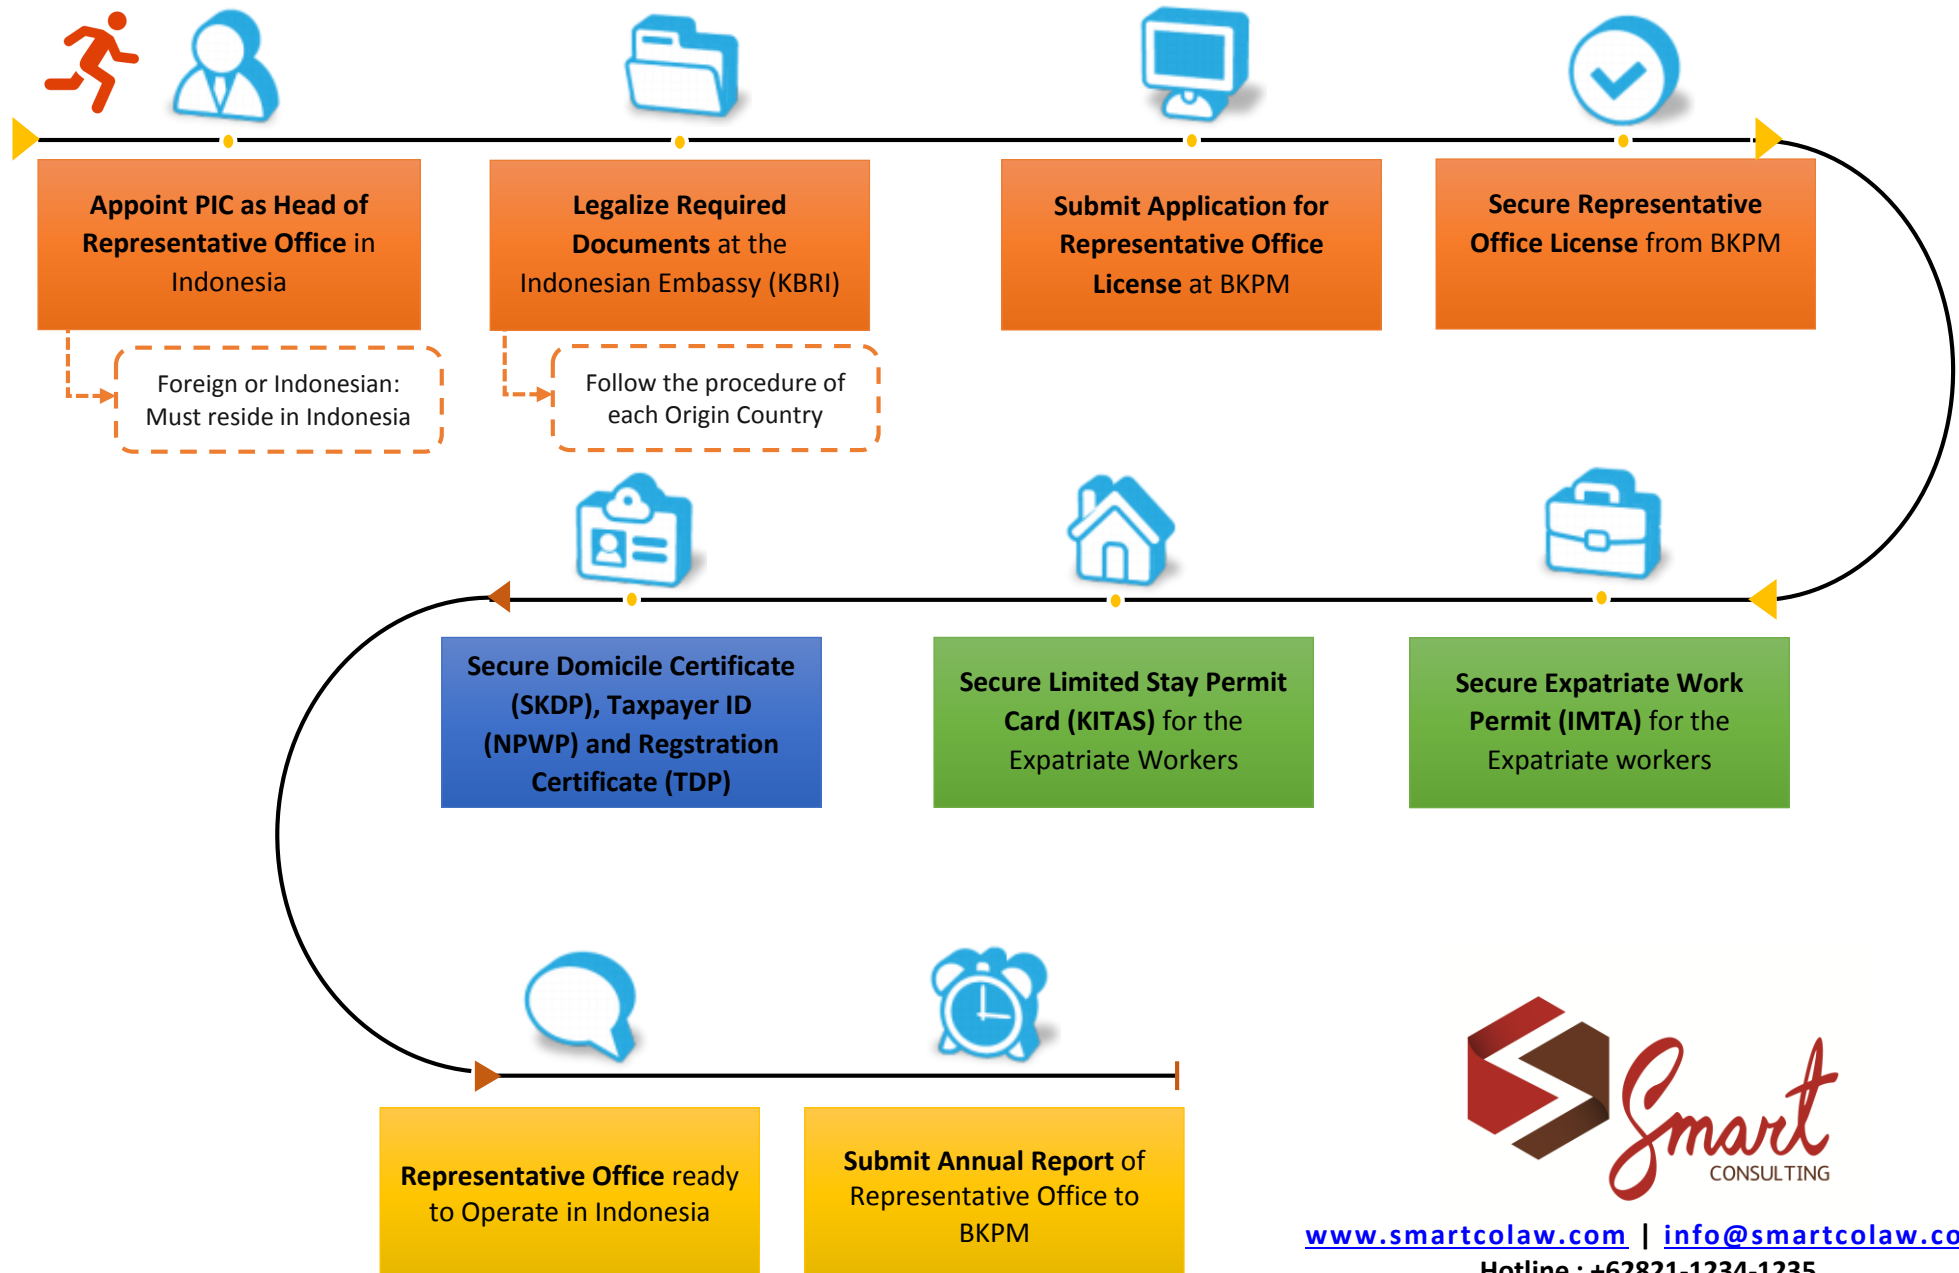

SMART Steps to Establish a Representative Office (KPPA) in Indonesia

www.smartcolaw.com | info@smartcolaw.com

Hotline : +62821-1234-1235

Office : +6221- 2947-5691